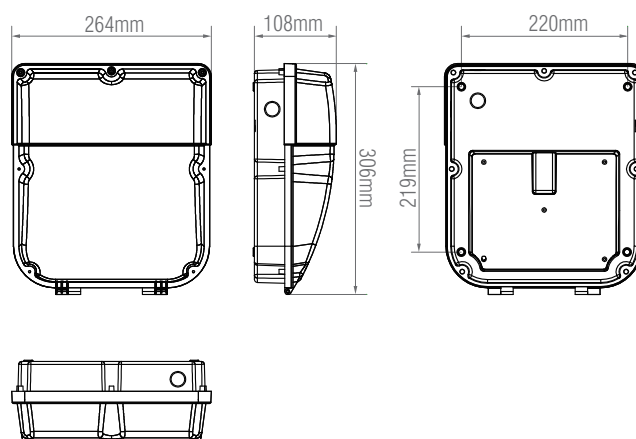

114569

Lucca CCT Standard

FEATURES

- 5 years (2 years + 3 years) extended warranty
- Opal & matt black textured PC finish
- Constructed from polycarbonate
- IP65

SPEC DATA

Product Wattage:	30W/20W
Product Lumen:	3000/2000
Lumen/W:	100
Kelvin:	3000/4000/6000K
Energy Rating:	D
Dimmable:	No
Beam Angle:	120°
Power Factor:	> 0.7
SDCM:	6
CRI:	80
Lifetime (Hours):	50000
LED Brand:	Epistar
Driver Type:	Constant Current 220mA
Inrush Current at Start Up:	2A
Product Voltage:	220-240V
Hertz:	50/60
Surge Protection (KV):	1
Operating Temp.:	-20 to 40 Degree
Product Weight (KG):	1.82
Terminal Block:	4-way
Class:	2

ACCESSORIES

114572, Lucca CCT EM pack